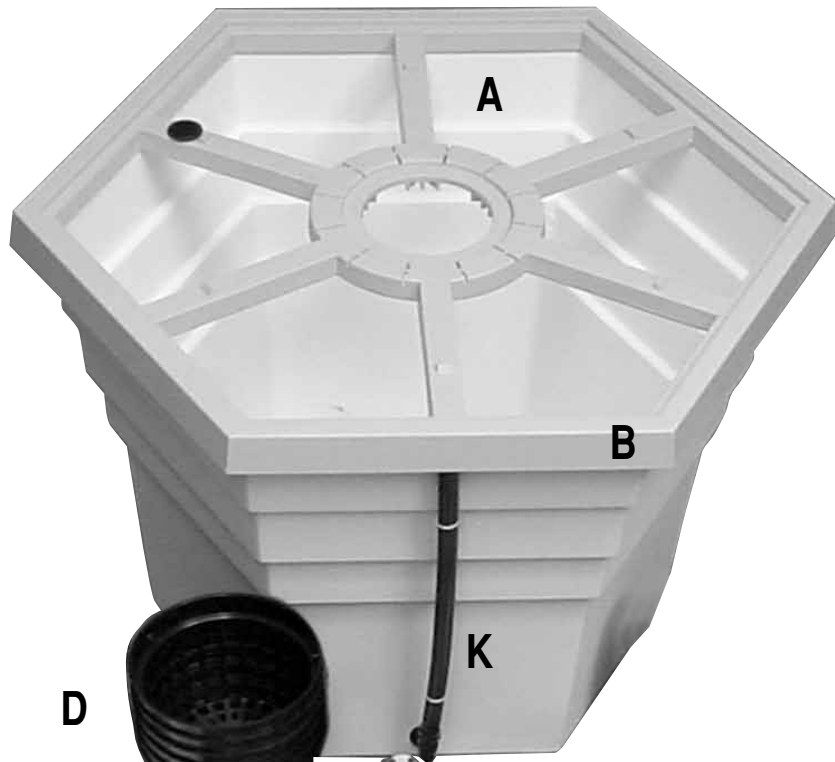

**YOUR PUMP IS
GUARANTEED ONE YEAR
FROM DATE OF PURCHASE.**
It must not be opened or modified.
KEEP YOUR INVOICE

GRATIS

pH DOWN DRY

PH TEST KIT

Flora Series
FloraGro 1L
FloraMicro Hard Water 1/2 L
FloraMicro Soft Water 1/2 L
FloraBloom 1L

EcoGrower

**GUARANTEED
ONE YEAR**

		RÉF :
A	1	RE08001
B	1	CV03001
C	6	CV03005
D	6	PO01003
E	1	SB00006
F	1	AL01008
G	1	CV03002
H	1	PM01006
I	1	EI01001
J	1	IN01001
K	1	TN01004