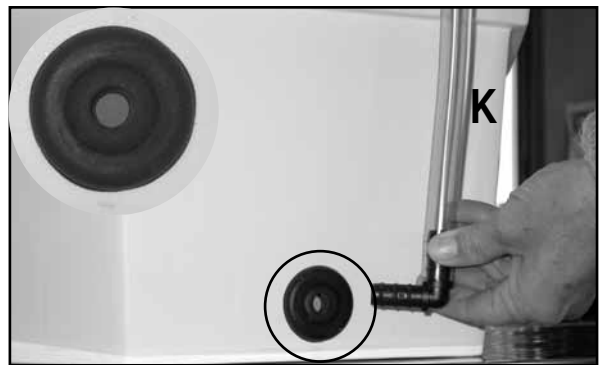

**GUARANTEED
ONE YEAR**

		RÉF :
A	1	RE08001
B	1	CV03001
C	6	CV03005
D	6	PO01003
E	1	SB00006
F	1	AL01008
G	1	CV03002
H	1	PM01006
I	1	EI01001
J	1	IN01001
K	1	TN01004