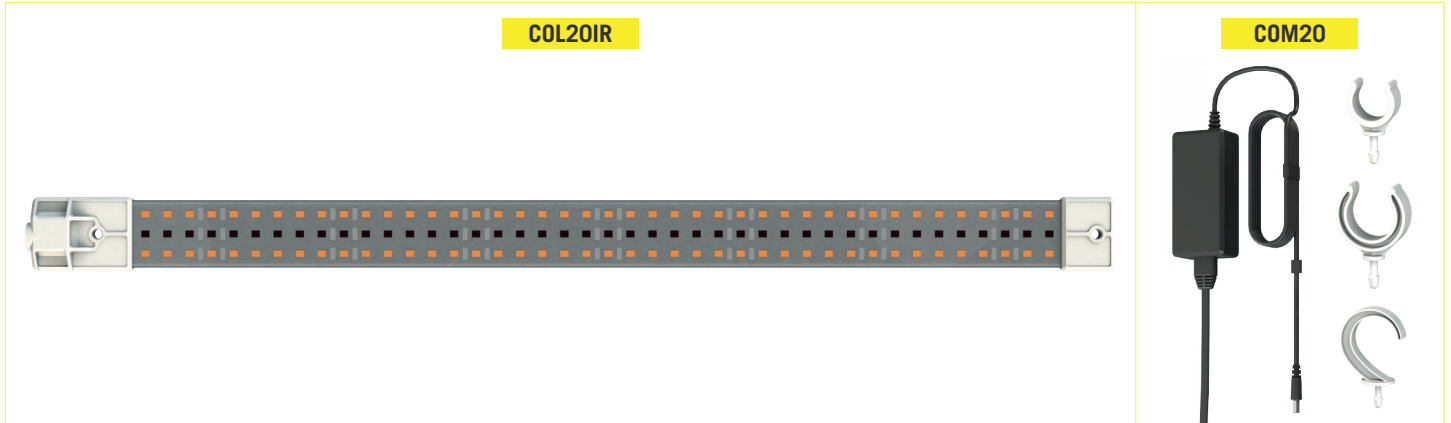

# COSMORROW IR & UV

BOOSTERS (INFRARED & ULTRAVIOLET)

Add a UV or IR supplementary lighting whenever needed with our single power supply.

We recommend using it with a timer separate from the main lighting.

**INFRARED** : Trigger flowering – Heat up your plant – Longer internodes

**ULTRAVIOLET** : Boost immune system – Fights mould – Shorter internodes.

REFERENCE	DESIGNATION	PE [350-750nm]	RATIO
<b>COL20IR</b>	Cosmorrow Led 20w L50 cm / L20" IR	1.7µmol/s/w	1/3 IR - 2/3 2100°K
<b>COL40IR</b>	Cosmorrow Led 40w L90 cm / L36" IR	1.6µmol/s/w	
<b>COL20UV</b>	Cosmorrow Led 20w L50 cm / L20" UV	1.7µmol/s/w	1/3 UVA - 2/3 6500°K
<b>COL40UV</b>	Cosmorrow Led 40w L90 cm / L36" UV	1.6µmol/s/w	
<b>COM20</b>	Cosmorrow Power 1x 20w		
<b>COM40</b>	Cosmorrow Power 1x 40w		

### COSMORROW POWER

<b>Tube clip diameter</b>	16 - 25 mm / 0.63 - 1.00"
<b>DC plug type</b>	DC 5,5x2,1mm L10mm

REF	COM20	COM40
<b>DESIGNATION</b>	Cosmorrow Power 1x 20w UE/UK/US	Cosmorrow Power 1x 20w UE/UK/US
		
<b>WEIGHT</b>	0,35 kg / 0,8 lb	0,70 kg / 1,5 lb
<b>DIMENSIONS ASSEMBLED</b>		
Length	50 cm / 20 inch	90cm / 36 inch
Width	3,2 cm / 1,25 inch	3,2 cm / 1,25 inch
Height	2,5 cm / 1 inch	2,5 cm / 1 inch
<b>POWER</b>		
Input voltage	110-220 V	110-220 V
Input frequency	50/60 Hz	50/60 Hz
Max consumption	20 W	40 W
Output voltage	24 V	24 V
<b>CABLE LENGTH</b>		
24V	180 cm / 70 inch	240 cm / 95 inch
220V	60 cm / 24 inch	60 cm / 24 inch
<b>AC PLUG</b>		
Type	C/G/A Type	C/G/A Type
Country	UE/UK/US	UE/UK/US
<b>TEMPERATURE</b>		
Working	0 to 40°C / 32 to 105°F	0 to 40°C / 32 to 105°F
Storing	-20 to 60°C / -4 to 140°F	-20 to 60°C / -4 to 140°F