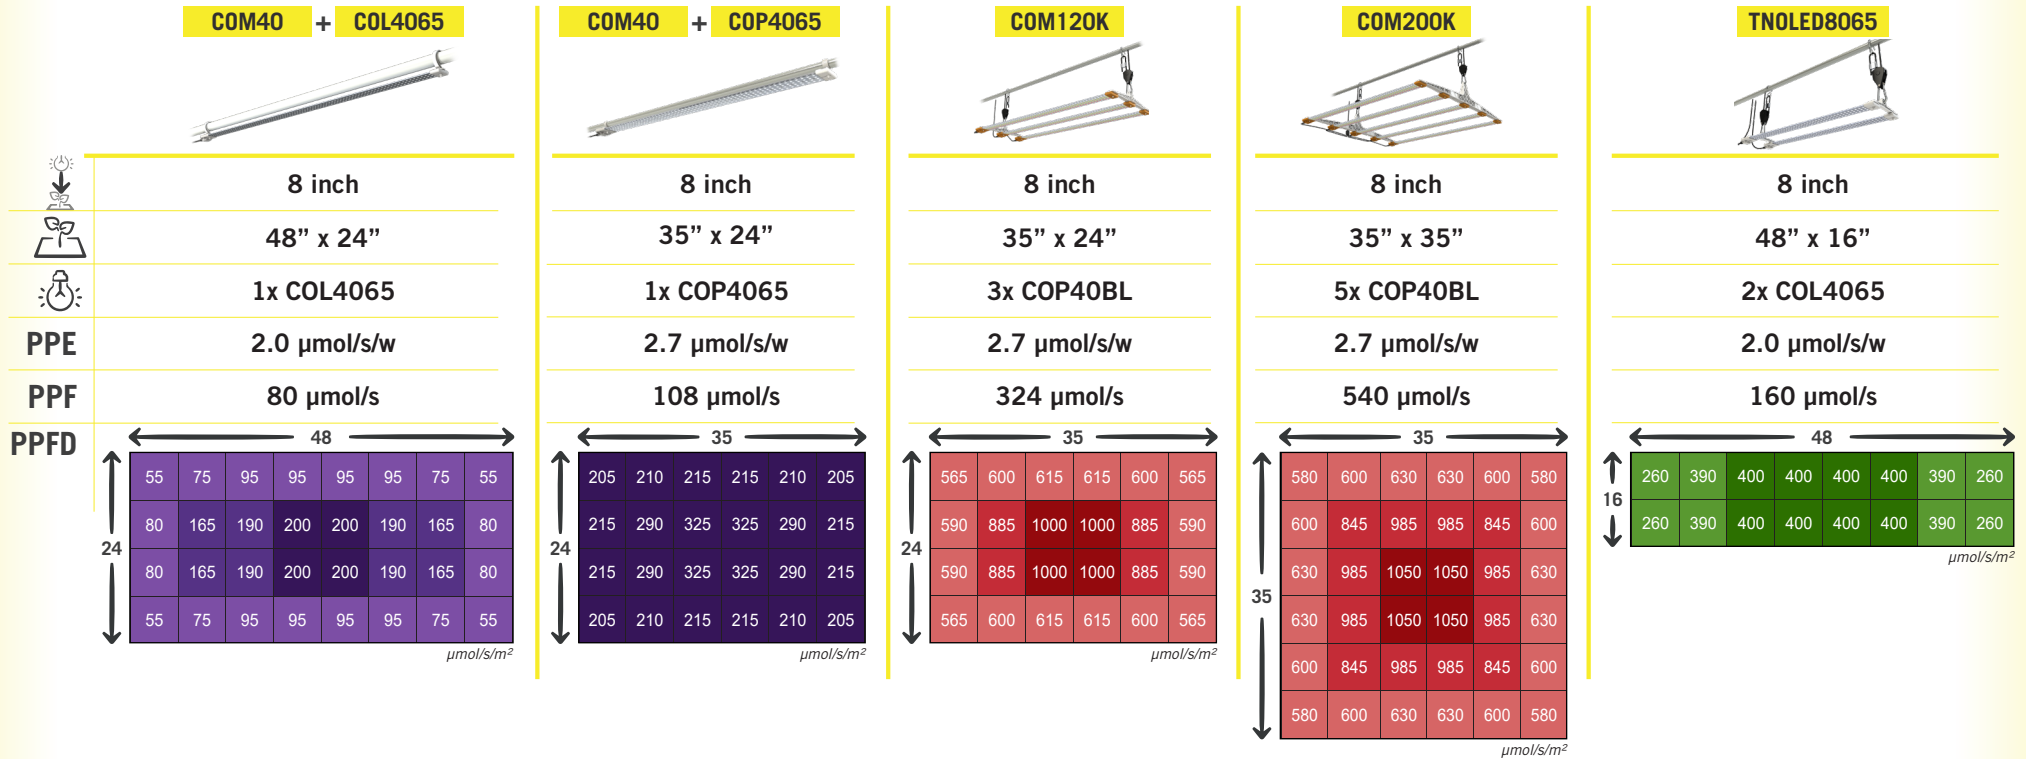

◆◆◆ TECHNICAL DATA : 40W ◆◆◆

COSMORROW		WGT	DIM. ASSEMBLED			POWER			CABLE LENGTHS		PLUGS		TEMPERATURE		BULBS INC.	
REF	DESIGNATION	Net lb	L in	W in	H in	Cons. W	Voltage V	Freq. Hz	(24V) ft	(110-220V) ft	Adaptor Included	Countries	Working Min-Max	Storing Min-Max	Ref.	#
COM40	Cosmorrow Power 1x40w UE/UK/US	1,6	70	3,2	2,5	40	110-220	50/60	8	2	C/G/A Type	UE/UK/US	32 to 104°F	-4 to 140°F	-	-
COM120K	Cosmorrow 120W BLOOMING	2,4	28	11	2,6	120	110-220	50/60	8	2	C/G/A Type	UE/UK/US	32 to 104°F	-4 to 140°F	COP40BL	3
COM200K	Cosmorrow 200W BLOOMING	4,2	28	25	4,5	200	110-220	50/60	8	2	C/G/A Type	UE/UK/US	32 to 104°F	-4 to 140°F	COP40BL	5

TNOLED : COMPLETE KITS		WGT	DIM. ASSEMBLED			POWER			CABLE LENGTHS		PLUGS		TEMPERATURE		BULBS INC.	
REF	DESIGNATION	Net lb	L in	W in	H in	Cons. W	Voltage V	Freq. Hz	L (24V) ft	L (110-220V) ft	Adaptor Included	Countries	Working Min-Max	Storing Min-Max	Ref.	#
TNO80BL	TNoled 2x40w BLOOMING UE/UK/US	2,20	36	5,0	1,6	80	110-220	50/60	8	2	C/G/A Type	UE/UK/US	32 to 104°F	-4 to 140°F	COL40BL	2
TNO8065	TNoled 2x40w GROWING UE/UK/US	2,20	36	5,0	1,6	80	110-220	50/60	8	2	C/G/A Type	UE/UK/US	32 to 104°F	-4 to 140°F	COL4065	2

COSMORROW : BULB 40W		WGT	DIMENSIONS			POWER			COLOR				PPF	PPE	TEMPERATURE		IP
REF	DESIGNATION	Net lb	L in	W in	H in	Cons. W	Volt. V	Current A	Line 1 Type	Line 2 Type	Line 2 Type	Line 3 Type	μmol/s	μmol/s/w	Working Min-Max	Storing Min-Max	Class
COP40BL	Cosmorrow Led 40w PPE2.7 L28" BLOOM	0,35	28	1,7	0,6	40	24	1,67	2700 K	4000 K	6500 K	660 nm	108	2,7	0 to 40°C	-20 to 60°C	IP65
COP4065	Cosmorrow Led 40w PPE2.7 L28" GROW	0,35	28	1,7	0,6	40	24	1,67	6500 K	6500 K	6500 K	6500 K	108	2,7	0 to 40°C	-20 to 60°C	IP65
COL40BL	Cosmorrow Led 40w L36" BLOOM	0,32	35	1,3	0,6	40	24	1,67	6500 K	2100 K	660 nm	-	72	1,8	0 to 40°C	-20 to 60°C	IP65
COL4065	Cosmorrow Led 40w L36" GROW	0,32	35	1,3	0,6	40	24	1,67	6500 K	6500 K	6500 K	-	80	2,0	0 to 40°C	-20 to 60°C	IP65
COL40IR	Cosmorrow Led 40w L36" IR	0,32	35	1,3	0,6	40	24	1,67	2100 K	730 nm	2100 K	-	68	1,7	0 to 40°C	-20 to 60°C	IP65
COL40UV	Cosmorrow Led 40w L36" UV	0,32	35	1,3	0,6	40	24	1,67	6500 K	365 nm	6500 K	-	64	1,6	0 to 40°C	-20 to 60°C	IP65