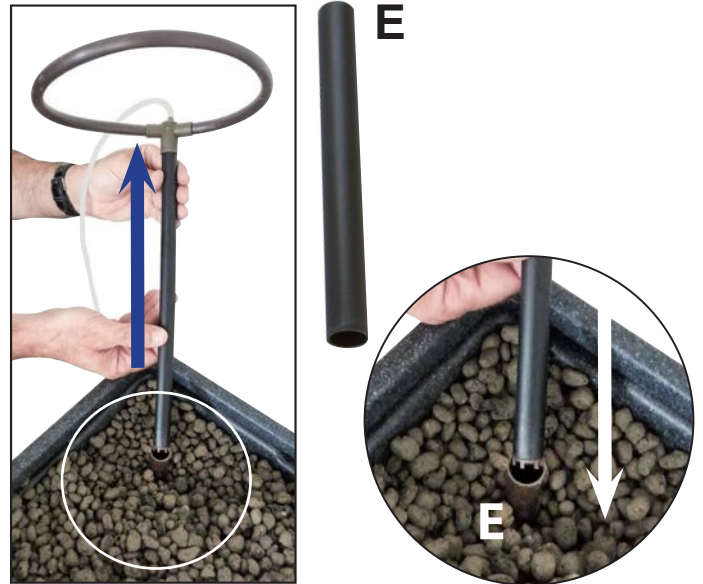

2 GHE EXCLUSIVE GROROX PROTECTION