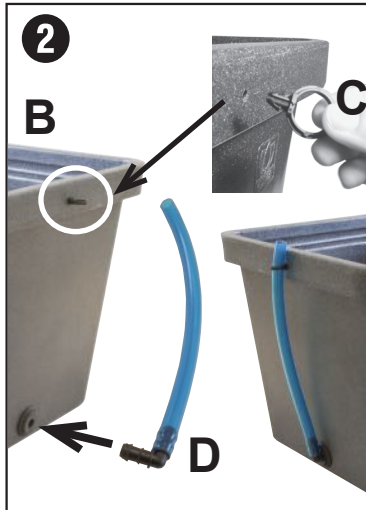

GHE AQUAFARM-V3 & WATERFARM-V3

46 cm x 46 cm x 43 cm - +/- 45 L

30 cm x 30 cm x 37 cm - +/- 15 L

Bringing Nature and Technology Together
www.eurohydro.com

02/2015

⚠️ GUARANTEED ONE YEAR
YOUR PUMP IS GUARANTEED ONE YEAR FROM DATE OF PURCHASE.
It must not be opened or modified
KEEP YOUR INVOICE

	A	B	C	D	D1	E	F		G	H	I
AQUAFARM	CU01002	RE02001	FX11001	TN01001	JN01004 + JN01006	TU01020	F1 = RA31007	F3/Aqua = TU01023 F3/Water = TU01022	AL01017	EI01001	PM01006
WATERFARM	CU01001	RE01001		TN01002	EM41002		F2/Aqua = TU11013 F2/Water = TU11012	F4 = AL01016