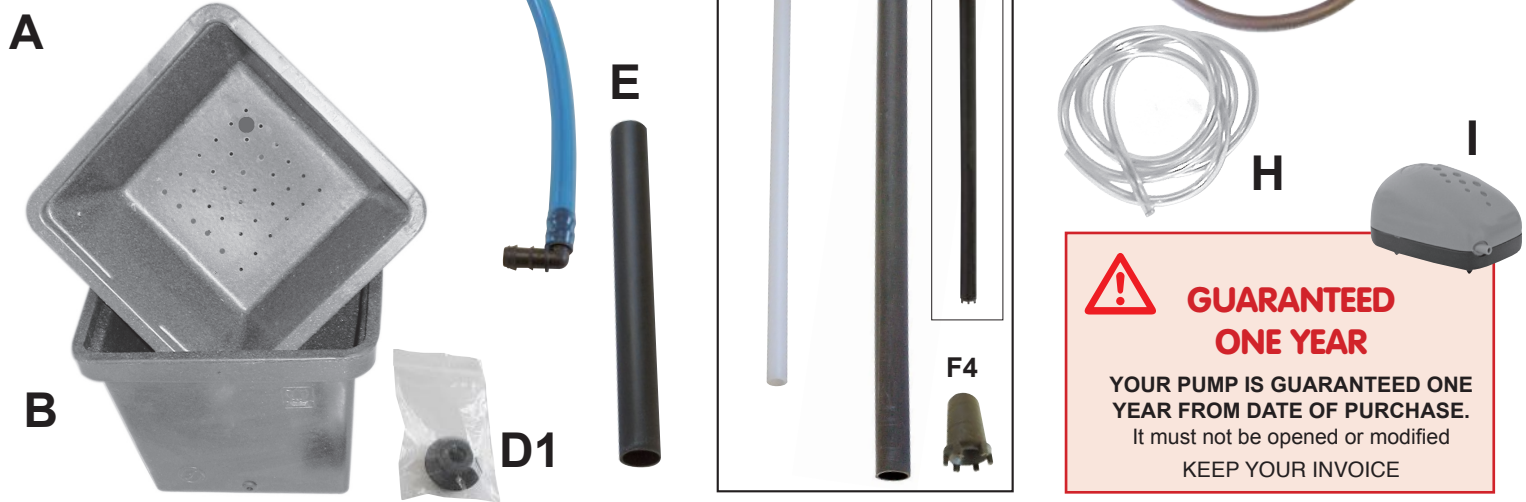

GHE AQUAFARM-V3 & WATERFARM-V3

46 cm x 46 cm x 43 cm - +/- 45 L

30 cm x 30 cm x 37 cm - +/- 15 L

Bringing Nature and Technology Together
www.eurohydro.com

02/2015

⚠️ GUARANTEED ONE YEAR
YOUR PUMP IS GUARANTEED ONE YEAR FROM DATE OF PURCHASE.
It must not be opened or modified
KEEP YOUR INVOICE