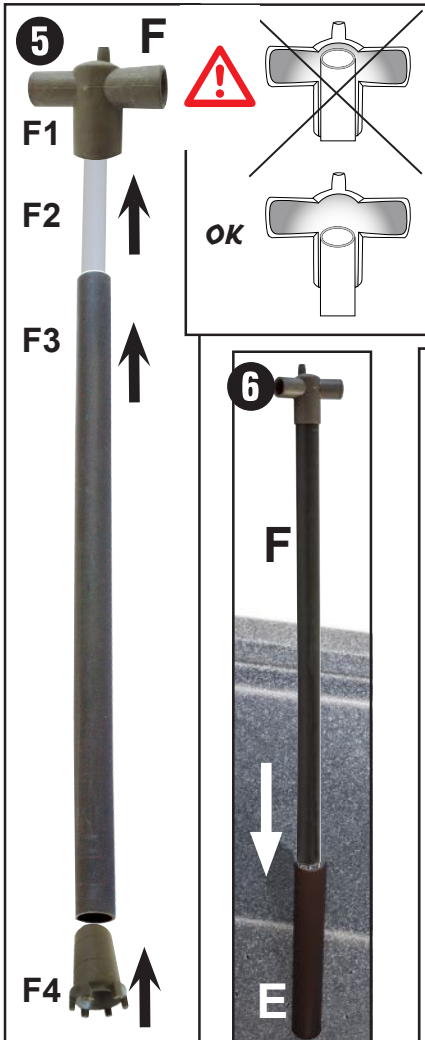

GHE AQUAFARM-V3 & WATERFARM-V3

46 cm x 46 cm x 43 cm - +/- 45 L

30 cm x 30 cm x 37 cm - +/- 15 L

Bringing Nature and Technology Together
www.eurohydro.com

02/2015

⚠️ GUARANTEED ONE YEAR
YOUR PUMP IS GUARANTEED ONE YEAR FROM DATE OF PURCHASE.
It must not be opened or modified
KEEP YOUR INVOICE

	A	B	C	D	D1	E	F		G	H	I
AQUAFARM	CU01002	RE02001	FX11001	TN01001	JN01004 + JN01006	TU01020	F1 = RA31007	F3/Aqua = TU01023 F3/Water = TU01022	AL01017	EI01001	PM01006
WATERFARM	CU01001	RE01001		TN01002	EM41002		F2/Aqua = TU11013 F2/Water = TU11012	F4 = AL01016			