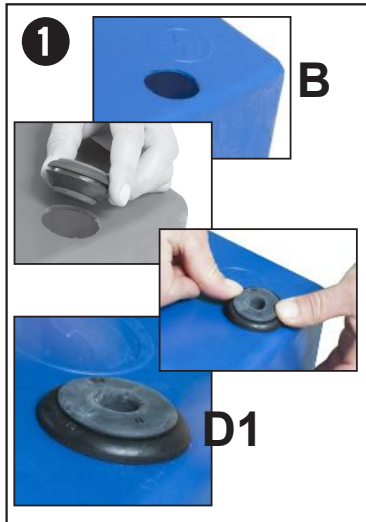

GHE AQUAFARM-V3 & WATERFARM-V3

46 cm x 46 cm x 43 cm - +/- 45 L

30 cm x 30 cm x 37 cm - +/- 15 L

Bringing Nature and Technology Together
www.eurohydro.com

02/2015

⚠️ GUARANTEED ONE YEAR
YOUR PUMP IS GUARANTEED ONE YEAR FROM DATE OF PURCHASE.
It must not be opened or modified
KEEP YOUR INVOICE

	A	B	C	D	D1	E	F		G	H	I
AQUAFARM	CU01002	RE02001	FX11001	TN01001	JN01004 + JN01006	TU01020	F1 = RA31007	F3/Aqua = TU01023 F3/Water = TU01022	AL01017	EI01001	PM01006
WATERFARM	CU01001	RE01001		TN01002	EM41002		F2/Aqua = TU11013 F2/Water = TU11012	F4 = AL01016