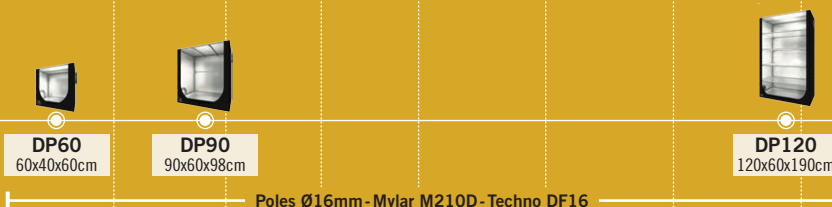

* COM60K, COM100K : d=15 cm / COM200FS (200W) : d=20 cm / COM200FS (280W) : d=25 cm / COM200FS (360W) : d=30 cm

COM200FS UPGRADE 80W (sold separately)

2x	COP40FS	Cosmorrow Led 40 W FULL SPECTRUM
2x	COM40	Cosmorrow Power 1x40 W (Alternative: 1x COM2X40)

TNOLED KITS

Grow Spectrum

6500 K
6500 K
6500 K

REFERENCE DESIGNATION PPE GROW AREA PPF AVERAGE*

COM60K	TNoled 2x20 W GROWING	2.00 µmol/J	60x40 cm	355 µmol/s/m²
COM100K	TNoled 2x40 W GROWING	2.00 µmol/J	120x60 cm	363 µmol/s/m²

* d=15 cm

FOR MORE INFORMATION ABOUT OUR PRODUCTS, VISIT OUR WEBSITE!

www.secretjardin.com

secret JARDIN

PRODUCT LINEUP

secret JARDIN

DARK STREET R4.00

DARK PROPAGATOR R4.00