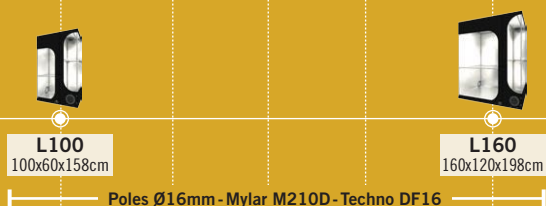

LODGE R4.00