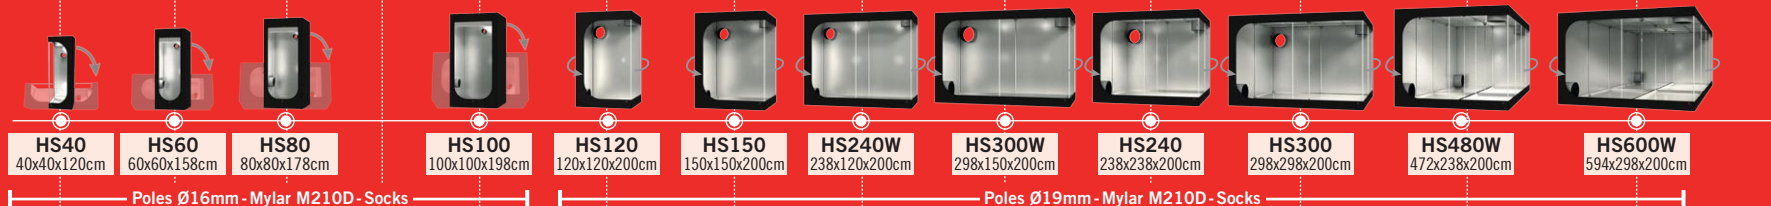

HYDRO SHOOT (SMALL) R2.00

HYDRO SHOOT (LARGE) R2.00

DUCTING FLANGE

SOCKS

0.16m²

0.64m²

1.00m²

2.25m²

4.50m²

9.00m²

18.00m²

Surface