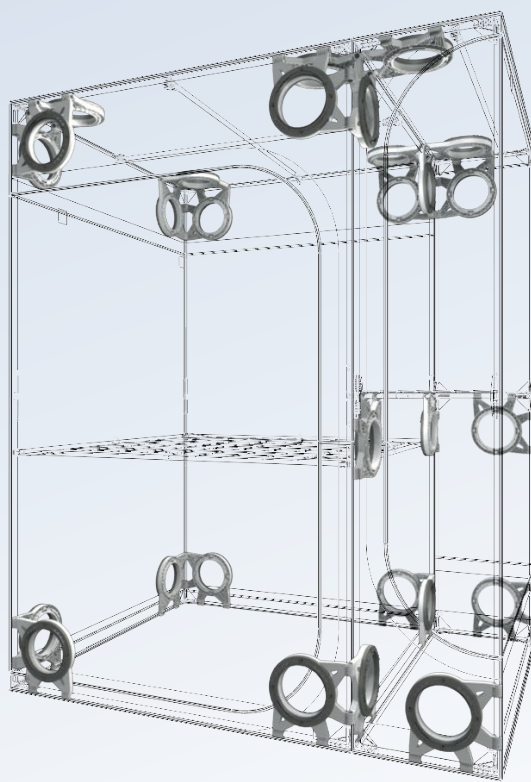

**16x C16-Y**

**2x C16-T**

**2x C16-K**

**4x C16-SB**

**Canvas & accessories  
assembly p.6**

**SPACE BOOSTER, WEBIT,  
DUCTING & CABLE FLANGES**

# METRIC

HOBBY LODGE		WGT	HANDLING		LIGHTING		VOL	VENTILATION ADVISED					
REF	DESIGNATION	REV	Net	#	L	Weight	Advised	Advised	m3	HPs/HOT every 30-60s	LED/COLD every 1-2 min		
			kg		cm	Per Pole	HPS	LED		Extraction	Intake	Extraction	Intake
L100	Lodge 100 x 60 x 158 cm	R4.00	13,5	3	60	10 kg	HPS250W	1 LED200W	0,6	70 m3/h	-	35 m3/h	-
L160	Lodge 160 x 120 x 198 cm	R4.00	21,0	3	120	10 kg	HPS600W	3 LED200W	2,9	345 m3/h	173 m3/h	175 m3/h	-