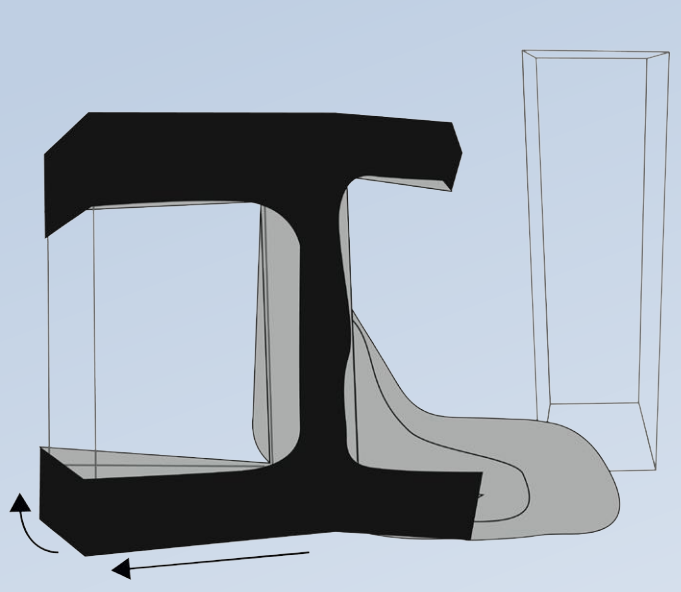

**16x C16-Y**

**2x C16-T**

**2x C16-K**

**4x C16-SB**

**Canvas & accessories  
assembly p.6**

**SPACE BOOSTER, WEBIT,  
DUCTING & CABLE FLANGES**

# METRIC

HOBBY LODGE		WGT	HANDLING		LIGHTING		VOL	VENTILATION ADVISED					
REF	DESIGNATION	REV	Net	#	L	Weight	Advised	Advised	m3	HPs/HOT every 30-60s	LED/COLD every 1-2 min		
			kg		cm	Per Pole	HPS	LED		Extraction	Intake	Extraction	Intake
L100	Lodge 100 x 60 x 158 cm	R4.00	13,5	3	60	10 kg	HPS250W	1 LED200W	0,6	70 m3/h	-	35 m3/h	-
L160	Lodge 160 x 120 x 198 cm	R4.00	21,0	3	120	10 kg	HPS600W	3 LED200W	2,9	345 m3/h	173 m3/h	175 m3/h	-