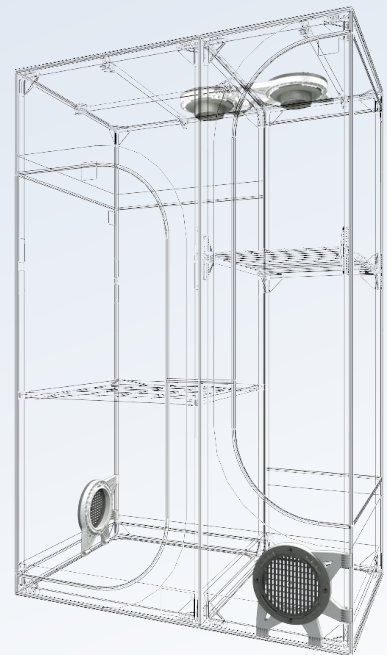

Canvas & accessories
assembly p.6