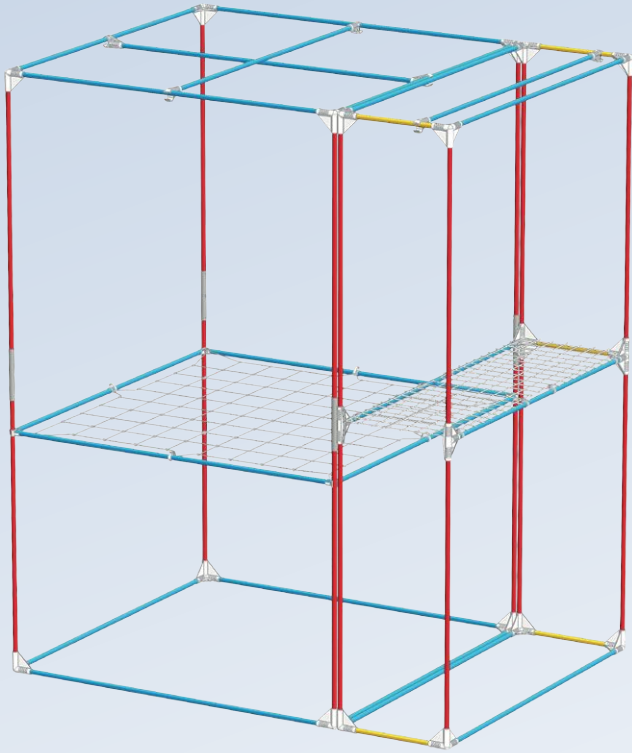

21x T16-120

16x T16-100

5 x T16-40

4x T16-Link

8x Clips

6x C16-H

16x C16-Y

2x C16-T

2x C16-K

4x C16-SB

**Canvas & accessories
assembly p.6**