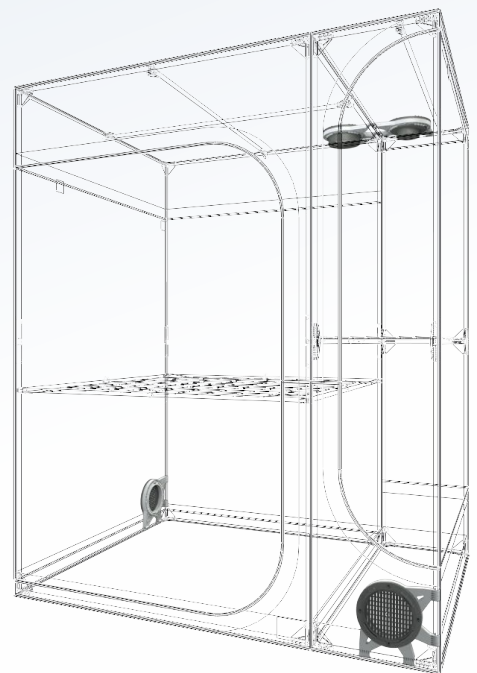

**16x C16-Y**

**2x C16-T**

**2x C16-K**

**4x C16-SB**

**Canvas & accessories  
assembly p.6**

**SPACE BOOSTER, WEBIT,  
DUCTING & CABLE FLANGES**

# METRIC

HOBBY LODGE		WGT	HANDLING		LIGHTING		VOL	VENTILATION ADVISED					
REF	DESIGNATION	REV	Net	#	L	Weight	Advised	Advised	m3	HPs/HOT every 30-60s	LED/COLD every 1-2 min		
			kg		cm	Per Pole	HPS	LED		Extraction	Intake	Extraction	Intake
L100	Lodge 100 x 60 x 158 cm	R4.00	13,5	3	60	10 kg	HPS250W	1 LED200W	0,6	70 m3/h	-	35 m3/h	-
L160	Lodge 160 x 120 x 198 cm	R4.00	21,0	3	120	10 kg	HPS600W	3 LED200W	2,9	345 m3/h	173 m3/h	175 m3/h	-